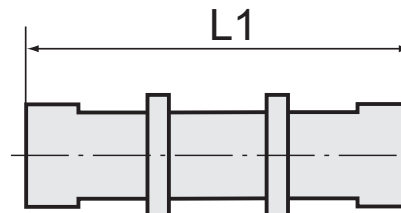

Unions

brass

11.0417

Male connector, male thread					
Art. No.	Type No.	Thread	For hose mm	L1 mm	a/f mm
110457	11.0412	M5	5/3	20.0	7
110458	11.0413	G 1/8	6/4	27.0	14
110459	11.0414	G 1/8	8/6	29.0	14
110460	11.0416	G 1/4	6/4	29.0	17
110461	11.0417	G 1/4	8/6	31.0	17
110462	11.0418	G 1/4	10/8	33.0	17

Bulkhead connectors

brass

12.0531

Bulkhead connector					
Art. No.	Type No.	Thread	For hose mm	L1 mm	a/f mm
110463	12.0530	M10x1.0	6/4	44.0	14
110464	12.0531	M12x1.0	8/6	50.0	17